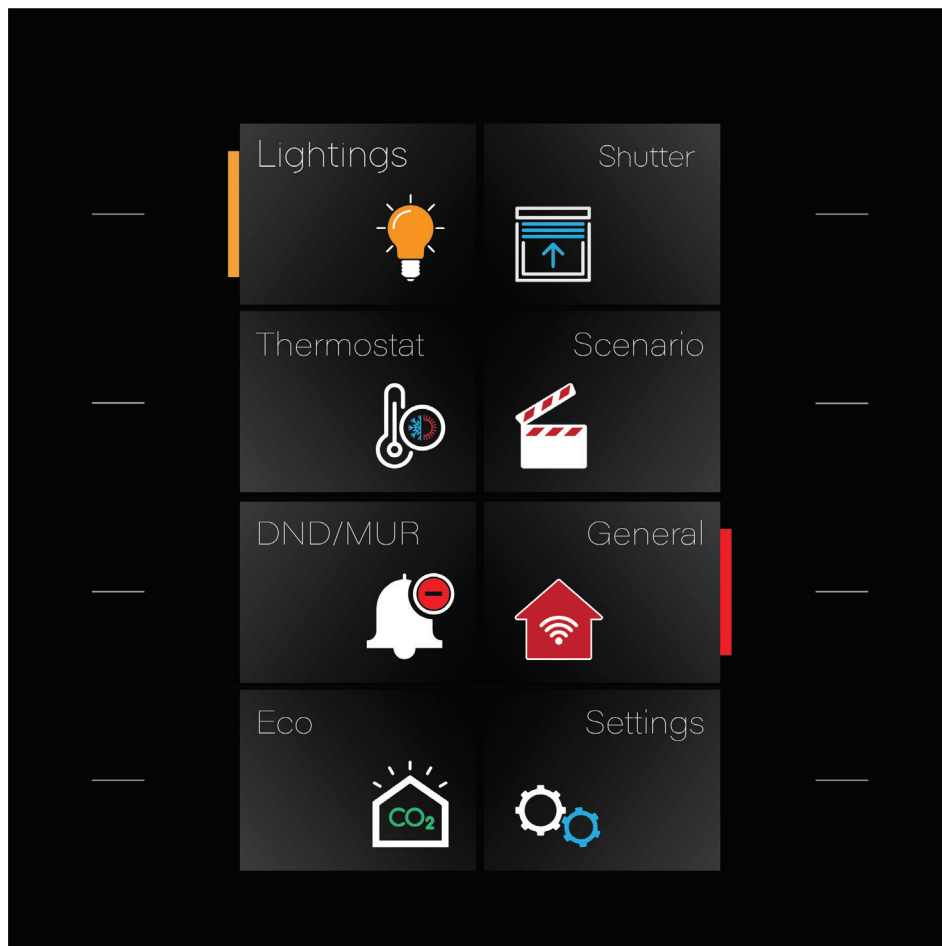

More Than a Switch ...

JUST TOUCH

JUST TOUCH

Appeal of Technology and Design with INTERRA ...

Features

- Lighting
- RGB & Tunable White Color Control
- Curtain / Blinde Control
- Air Conditioning
- Free Programmable Pages
- Hotel-DND/MUR
- Touch Vibration Sensitivity
- Proximity
- Carbon dioxide (CO₂)
- Temperature and Moisture Sensor
- Custom Modes
- Timer Scenarios

JUST TOUCH

JUST TOUCH a new generation thermostat switch designed by our **INTERRA R&D Center**, opens the doors of unique comfort to you.

Full Touch & Acrylic Touch / Black Glass

Full Touch & Acrylic Touch / White Glass

It offers you great ease of use and comfort thanks to its easy to use and legible interface design.

In addition, in the scenario pages you have edited, it offers the possibility to make the favorite page home page and to use it from both the screen and touch buttons.

In addition, by assigning frequently used scenarios such as lighting, air conditioning and curtain blinds to the touch buttons, it provides the opportunity to use without traveling on the screen.

Just Touch Multiple Pages