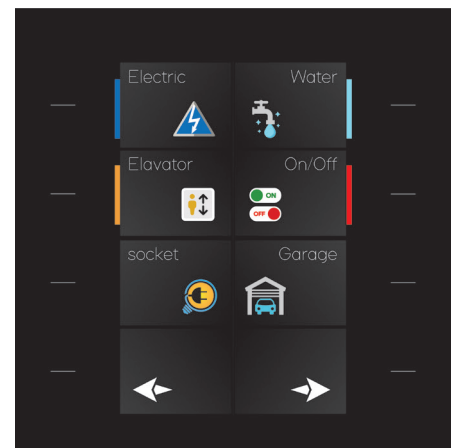

General Pages