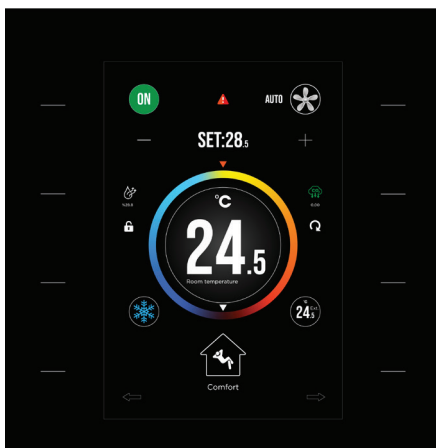

Just Touch Multiple Pages

Thanks to the INTERRA “JUST TOUCH” features, we can actually say that it is a mini touch panel.

We can call it a mini touch panel with features such as multi-page usage, customizable interface, thermostat, timer scenarios, carbon monoxide sensor, outdoor temperature sensor. In addition, it allows you to place pages and icons as you wish.

Thermostat Pages