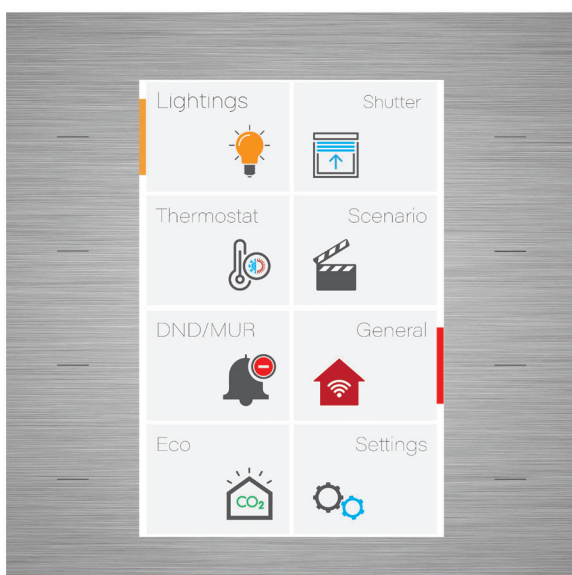

Full Touch & Acrylic Touch / Metallic GlassEF