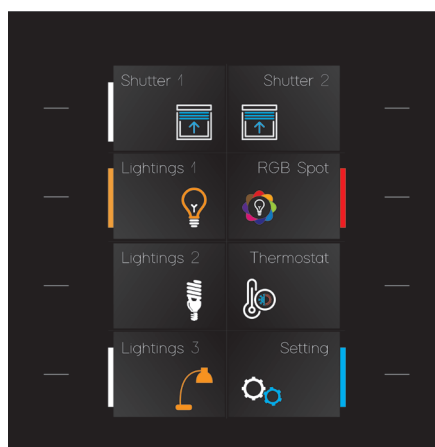

Custom Pages