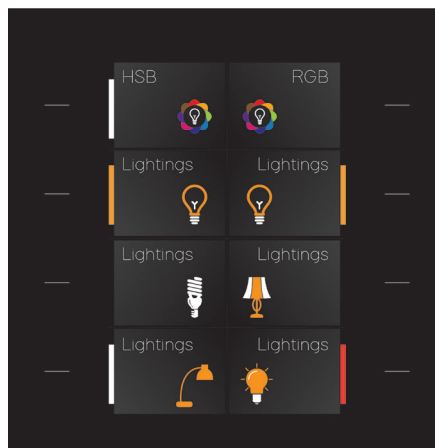

Lighting & Shutter Pages