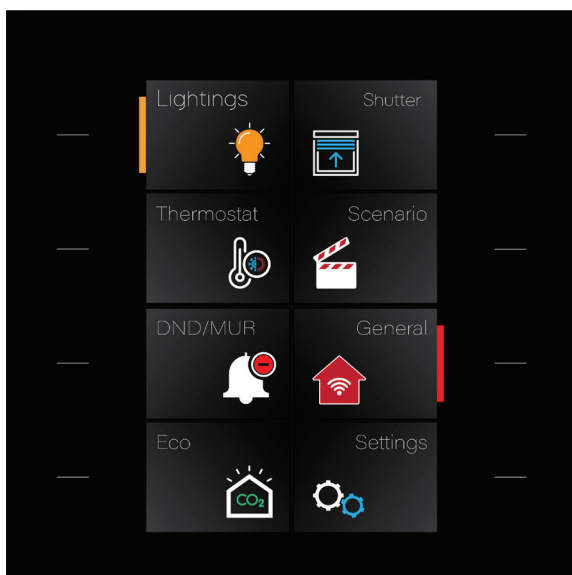

Full Touch & Acrylic Touch / Black Glass