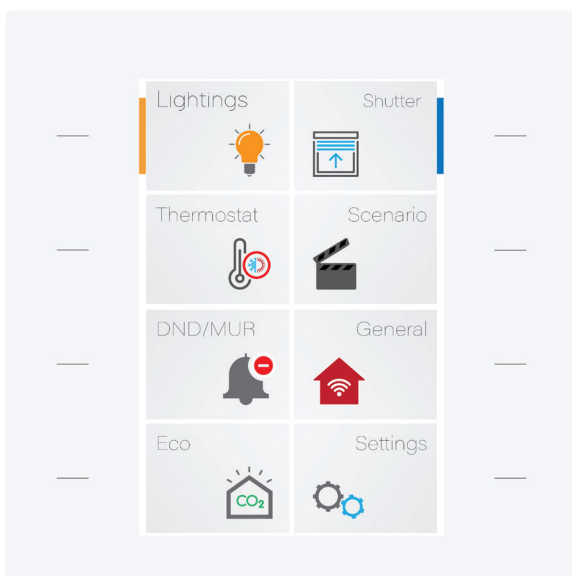

Full Touch & Acrylic Touch / White Glass