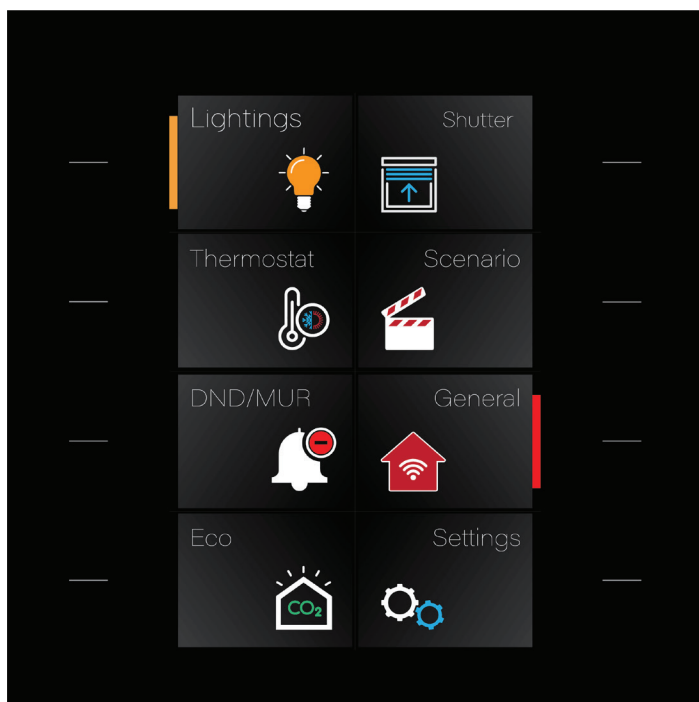

Just Touch Screen Pages

Feel special with Just Touch. You can design your 'JUST TOUCH' specially thanks to the freely programmable interface. It can respond to all your requests with its multi-page usage advantage and innovative features.