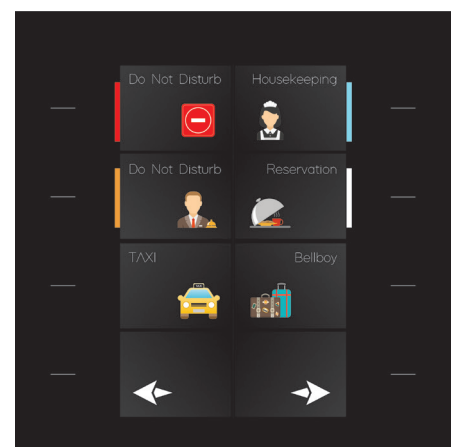

Just Touch Multiple Pages

Thanks to the INTERRA “JUST TOUCH” features, we can actually say that it is a mini touch panel.

We can call it a mini touch panel with features such as multi-page usage, customizable interface, thermostat, timer scenarios, carbon monoxide sensor, outdoor temperature sensor. In addition, it allows you to place pages and icons as you wish.

Thermostat Pages

Lighting & Shutter Pages

General Pages

Scenario Pages

Custom Pages

DND Pages