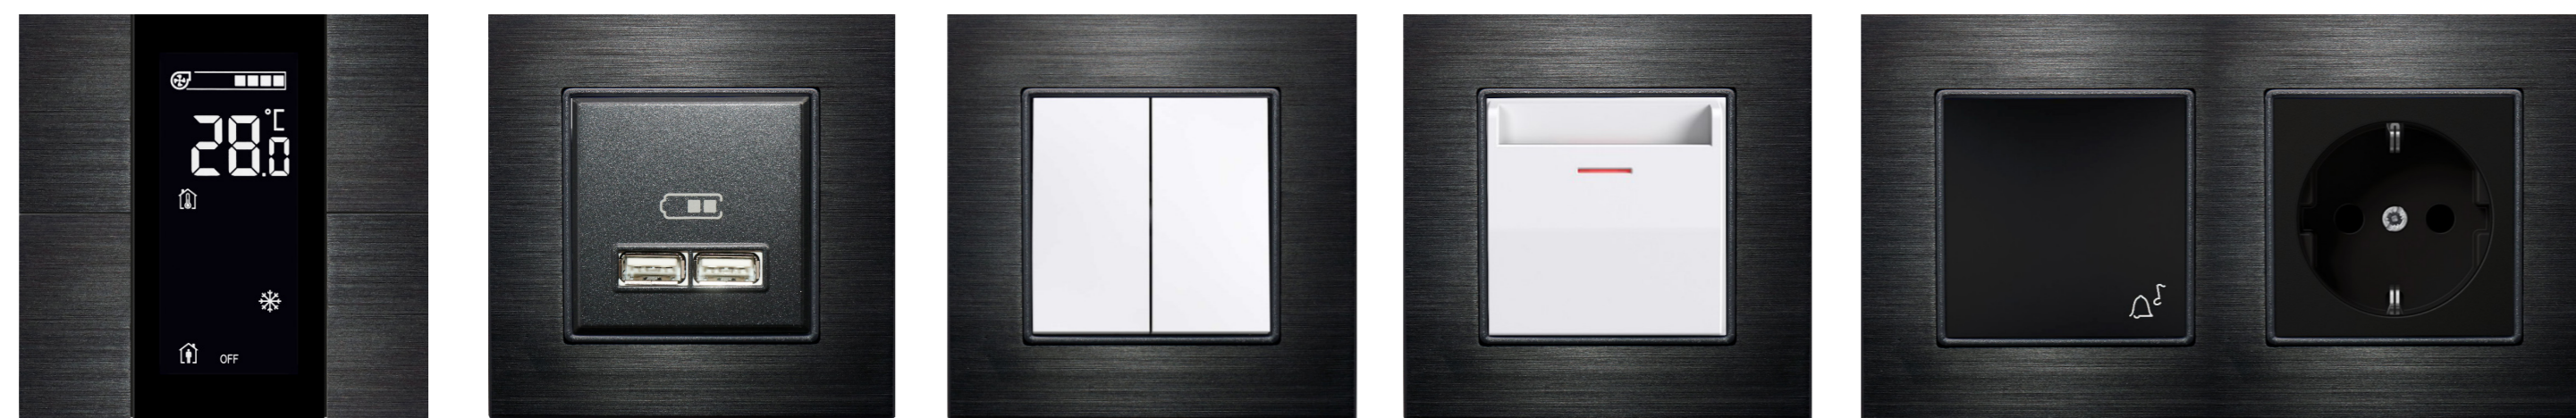

## Interra Iswitch and Switch-Socket Series

Antique Bronze

Antique Copper

Champagne Aluminum

Black Aluminum

Natural Aluminum

Black GlassEF

Bevaz GlassEF