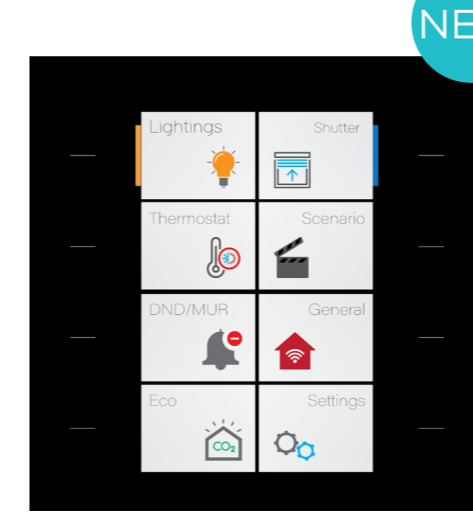

# INTERRA

CERTIFIED R&D CENTER OF AUTOMATION

Developer of Uniqueness

Interra 10.1" Touch Panel

Interra 7" Touch Panel

i7+(Plus)

Just Touch

Interra Indoor iControl IP Intercom Units