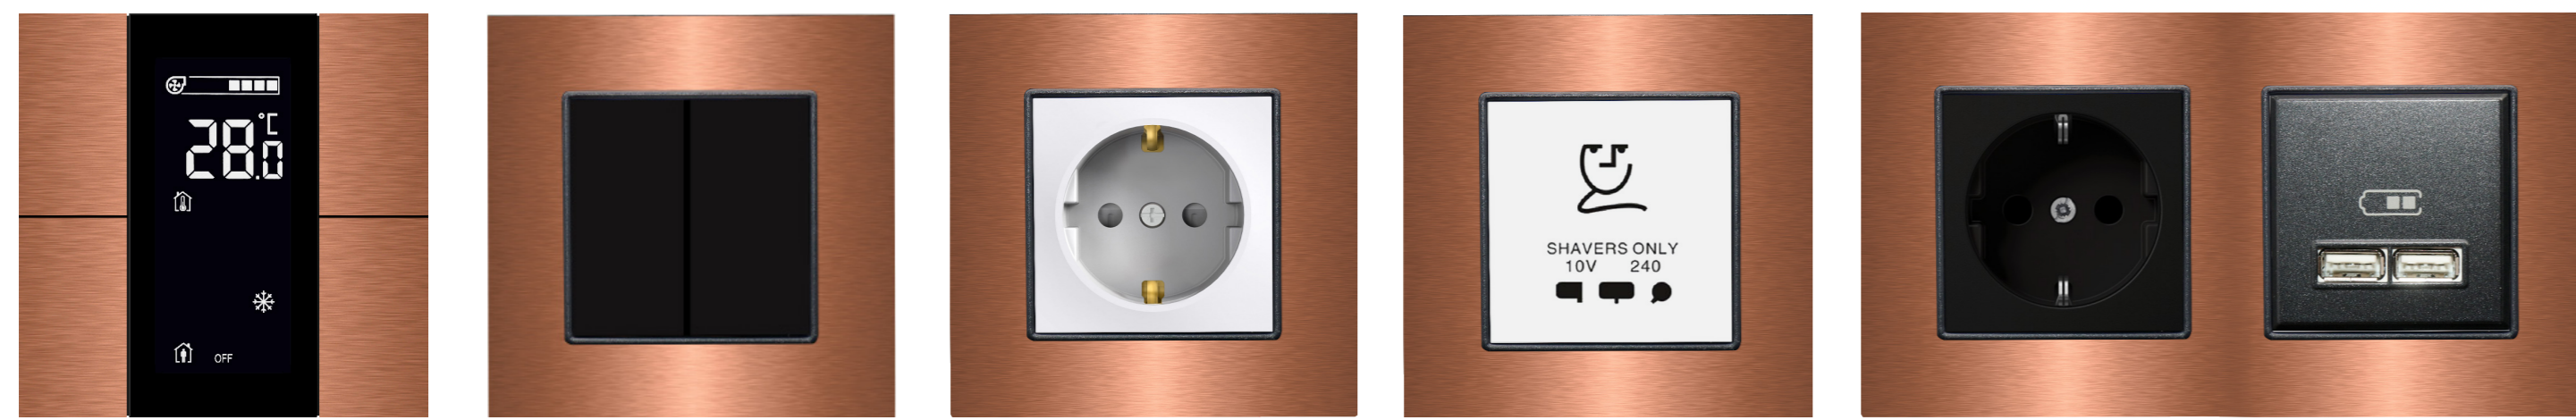

Antique Copper