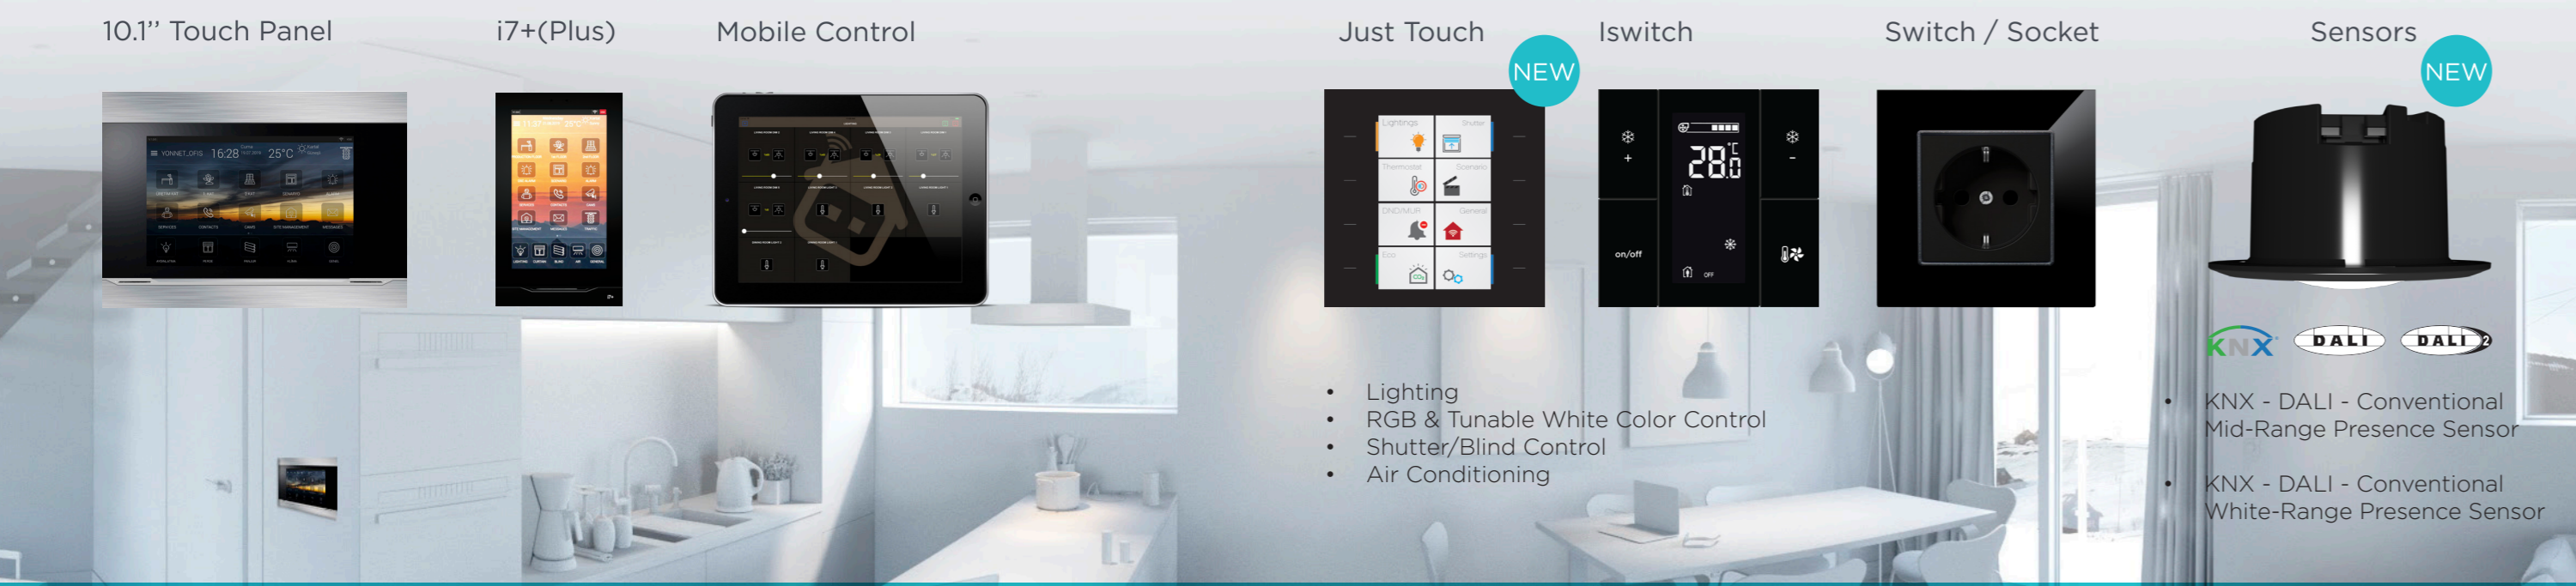

Residence Smart Building Solutions with INTERRA

Together we create your unique digital smart journey, from strategy to design - R&D and implementation.

Smart Home

Lighting / Dimming
With Interra, your mechs are in an age of enlightenment. You can provide the lighting systems you want in your spaces perfectly.

Air Conditioning
Irregular heating and cooling are the situations that cause the most energy loss. With Interra air-conditioning solutions, you can determine the active working time of your home's heating and cooling processes. You can save money thanks to the air conditioning system that blends perfectly with your home.

Scenarios
All the scenarios you set at the exit or entrance of the house are started with a single touch. You can also create the scenarios you want to realize based on time, so you can enjoy the comfort you desire within the time you set.

Mobile Control

Shutter / Blind
By controlling your curtains / blinds on the touch panel, you can bring your spaces to life.

Mobile Solutions
It develops software on every platform for Interra users, allowing you to control automation, concierge / services, alarm and other capabilities from your smartphones, iPad or even iWatch device. While controlling smart life and comfort from where you live, security messages and warnings are sent to your mobile phone even when you are not at home.

Security System

- Cameras
- Burglar alarm sensor
- Fire alarm sensor
- Glass break / break sensor
- Gas break sensor
- Emergency health alarm sensor

Sip / Voip Based Communication
With the IP-based phone and video control in front of the building, you can see the guests coming to your door via Interra Touch Panel and communicate if you wish.

- Voip
- Sip
- Face Recognition
- Card Pass
- Call Forwarding
- Logging

Concierge and Residence Services

The services menu offers you the key to the solution of all the problems you may have at home. These services are called through Interra panels or by Interra mobile applications and instant information is transmitted to the lobby, reception or building management.

- Residence Ma.
- SPA
- Taxi
- Valet
- Bills
- Announce
- Message
- Repair
- Reservation
- Feedback
- Energy Saving
- Pharmacy
- Smart Counter
- Smart Solutions
- Car Washing
- E-Market

REZIDANS

12 Years R&D Experience

Percentage of Total Annual R&D Invested in INTERRA: **410**

Employee: **103**

Active, INTERRA Touch Panel on the field: **103,000**

Active, INTERRA Iswitch on the field: **205,000**

Active, INTERRA Combo Actuator on the field: **250,000**

Residence Smart Building Solutions