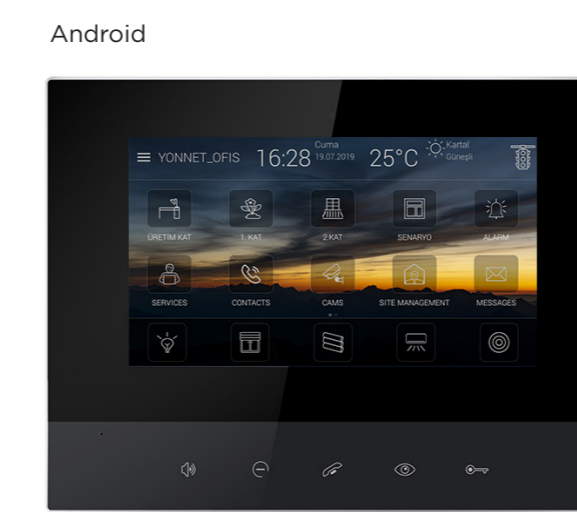

# INTERRA

CERTIFIED R&D CENTER OF AUTOMATION

Developer of Uniqueness

Interra 10.1" Touch Panel

Interra 7" Touch Panel

i7+(Plus)

Just Touch

Interra Indoor iControl IP Intercom Units