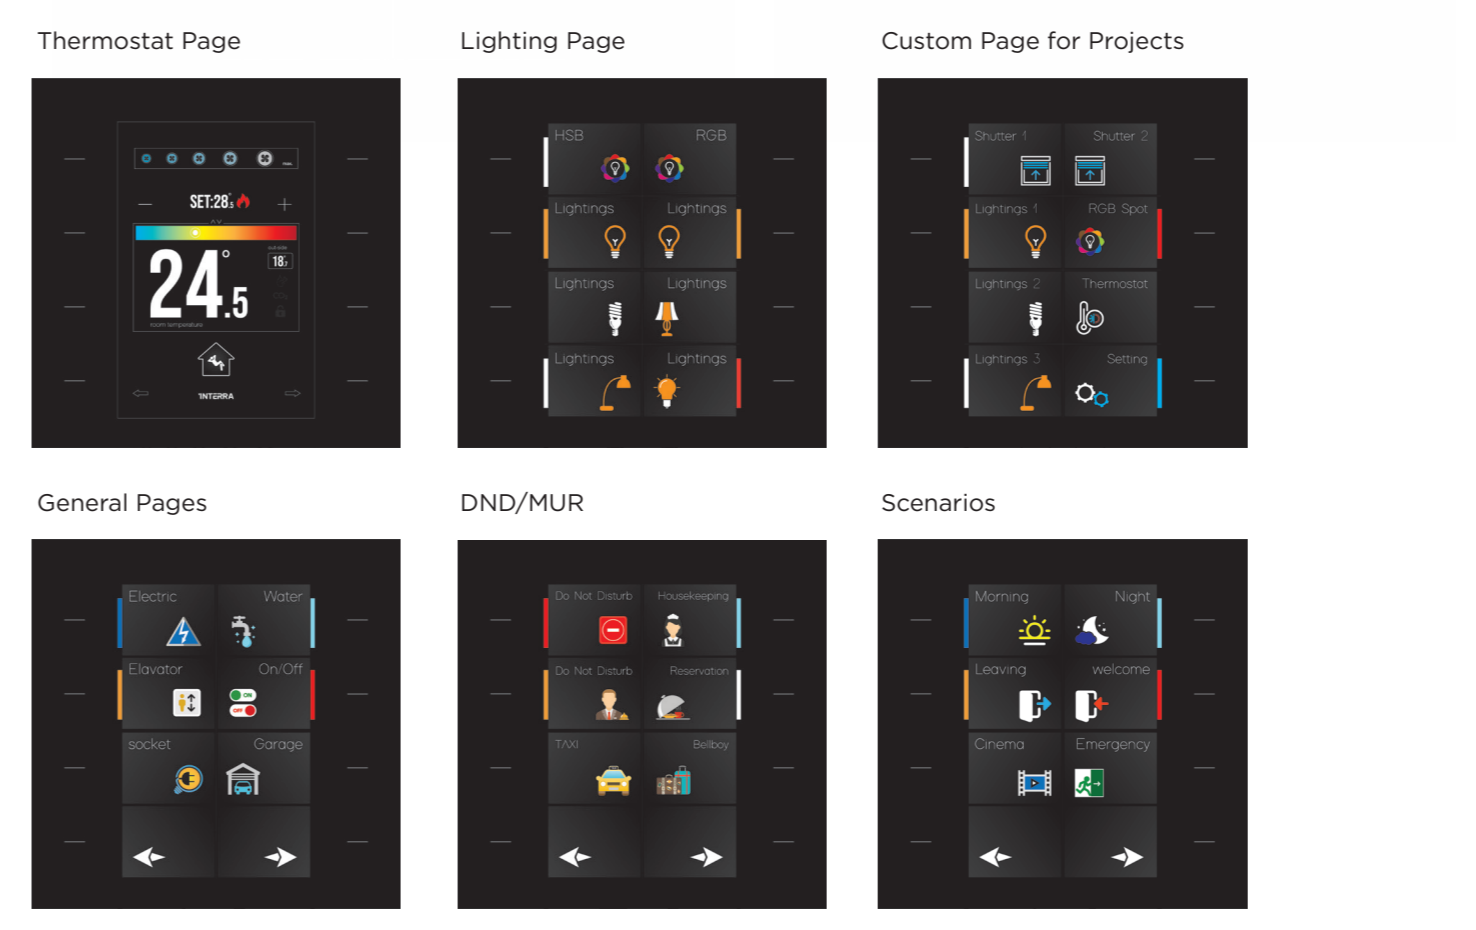

INTERRA i7+ NEW

NEW

Smart Solution with INTERRA

More than a 5000

www.interra.com.tr

T: +90 216 326 26 40
F: +90 216 324 25 03
E: info@interra.com.tr

İstanbul - Turkey
Cumhuriyet Mahallesi Kartal Caddesi
Simkan Plaza No: 95/1 34876 Kartal

Distributor and System Entegrator network in 75 country. INTERRA Offices in 10 country.

Australia, Japan to England to Canada. Designing projects in 100 countries.

INTERRA