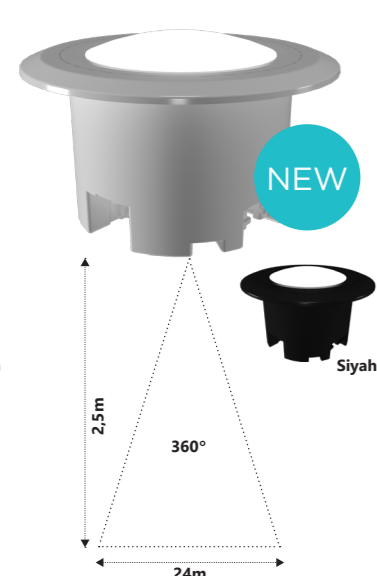

Wide-Range KNX Presence Sensor