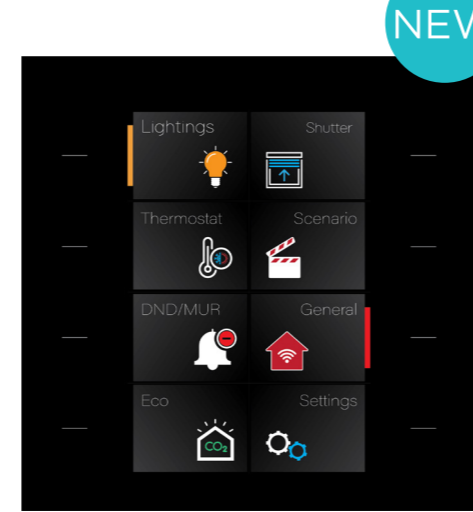

# INTERRA

CERTIFIED R&D CENTER OF AUTOMATION

Developer of Uniqueness

Interra 10.1" Touch Panel

Interra 7" Touch Panel

i7+(Plus)

Just Touch

Interra Indoor iControl IP Intercom Units