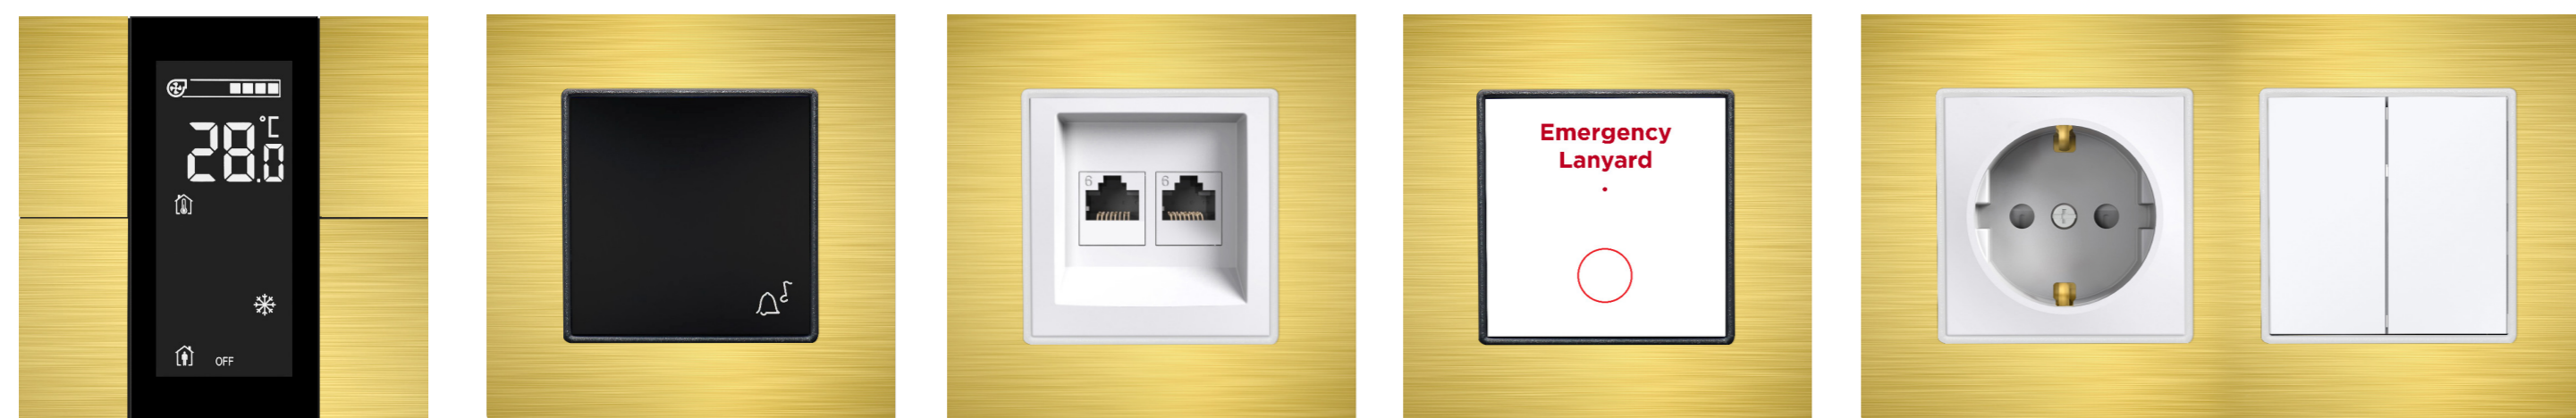

## Interra Iswitch and Switch-Socket Series

Antique Bronze

Antique Copper

Champagne Aluminum

Black Aluminum

Natural Aluminum

Black GlassEF

Bevaz GlassEF