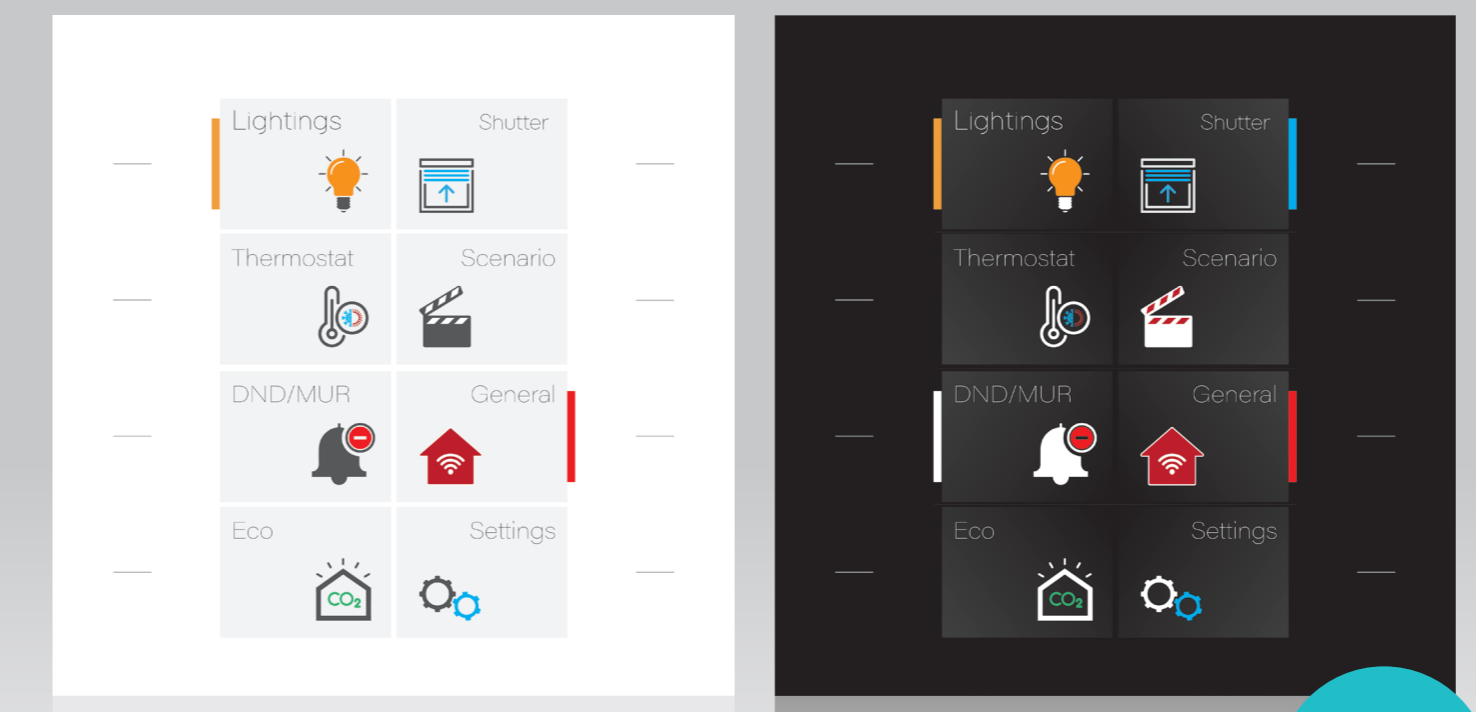

INTERRA JUST TOUCH NEW

1. New INTERRA Just Touch breaks all borders because of their flexible and customizable interface.
2. Lighting
   - RGB & Tunable White Color Control
   - Curtain / Blinde Control
   - Air Conditioning
   - Free Programmable Pages
   - Hotel-DND/MUR
   - Touch Vibration Sensitivity
   - Proximity
   - Carbon dioxide (CO₂)
   - Temperature and Moisture Sensor
   - Custom Modes
   - Timer Scenarios