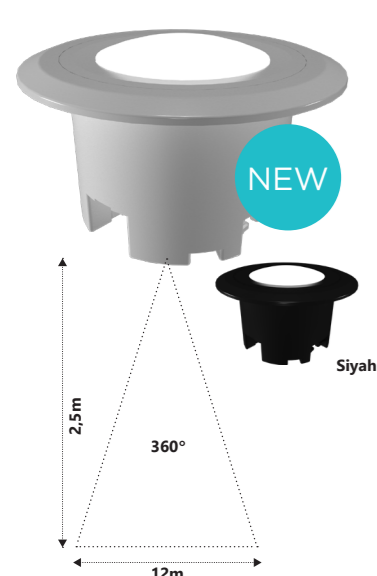

Mid-Range KNX Presence Sensor